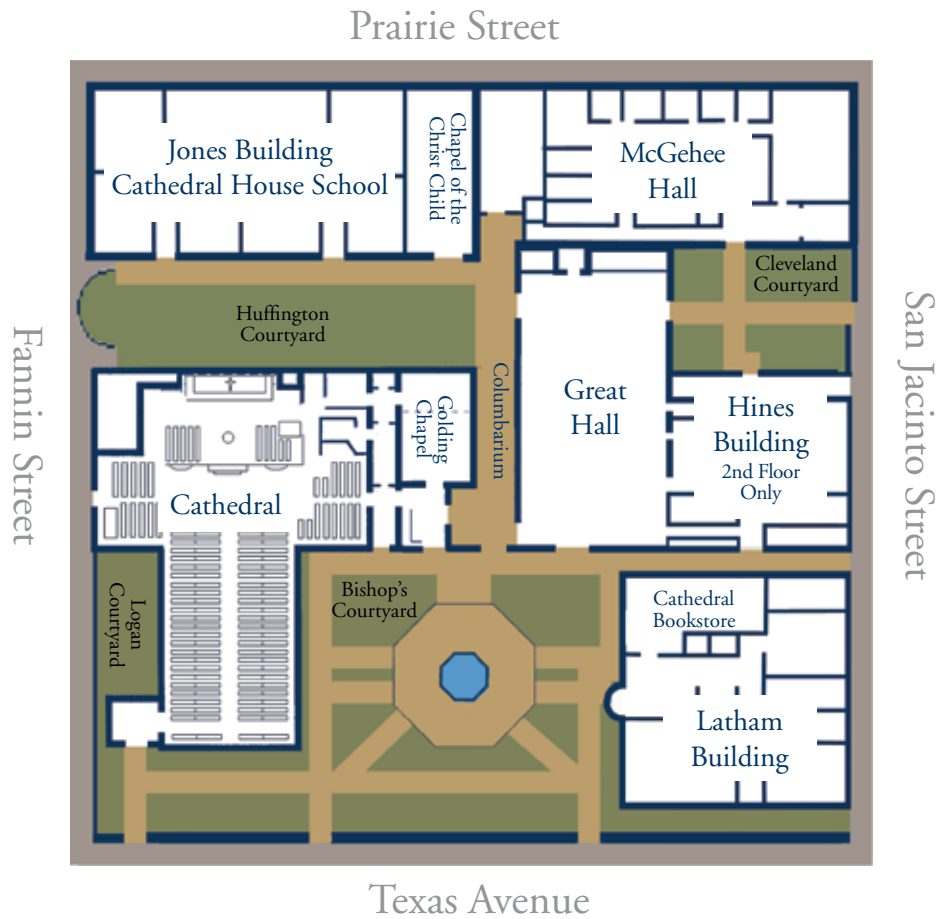

Finding your way at Christ Church Cathedral

Parking

The Cathedral Garage can be accessed from San Jacinto (northbound). Additional parking is available in the Binz Garage across from the main sanctuary and can be accessed from either Fannin (southbound) or Texas Avenue (eastbound).