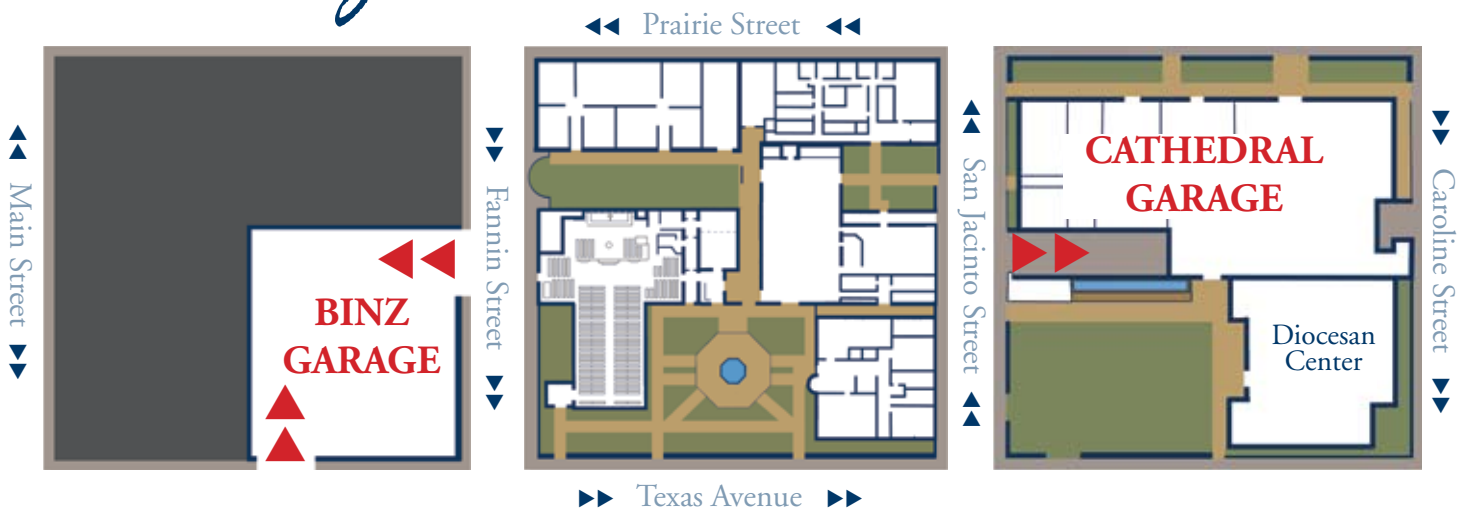

Finding your way at Christ Church Cathedral

Parking

The Cathedral Garage can be accessed from San Jacinto (northbound). Additional parking is available in the Binz Garage across from the main sanctuary and can be accessed from either Fannin (southbound) or Texas Avenue (eastbound).